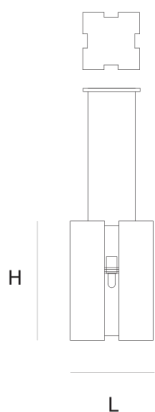

Product data sheet

Date: December 22nd 2024

QUASAR

QUARTET SUSPENSION

by Jan des Bouvrie

Robust but elegant square shaped suspension, floor and table lamp. The shade is available in 3 finishes.

DIMENSIONS

L 25 cm 9.8 inch
H 50 cm 19.7 inch
W 25 cm 9.8 inch

CANOPY

L 24 cm 9.4 inch
H 3 cm 1.2 inch
W 24 cm 9.4 inch

CABLELENGTH

Up to 200 cm 78 inch

LIGHTSOURCE

x E27 70W*

INCLUDED

No

FINISH

Black
White
Stainless steel
polished

TYPE.NR

11-450-1Z
11-450-1W
11-450

TYPE	Suspension
STANDARD	The fixture is supplied without a lamp. Transparent PMMA. Floor and table lamp with cord switch. Suspension with black canopy and mirror polished stainless steel cover.
OPTIONAL	Frosted PMMA.
TRANSFORMER/DRIVER	n/a
DIMMING	depending the lightbulb
CLASSIFICATION	UL no IP20 yes