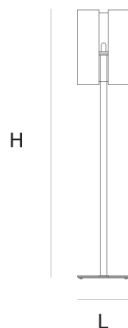

Product data sheet

Date: January 22nd 2025

QUASAR

QUARTET FLOORLAMP

by Jan des Bouvrie

Robust but elegant square shaped suspension, floor and table lamp. The shade is available in 3 finishes.

DIMENSIONS

L 35 cm 13.8 inch
H 180 cm 70.9 inch
W 35 cm 13.8 inch

LIGHTSOURCE

1x E27 70W*

FINISH

Black
White
Stainless steel
polished

TYPE.NR

11-452-1Z
11-452-1W
11-452

INCLUDED

No

CANOPY

CABLELENGTH

Up to 0 cm 0 inch

		
2	3	36x36x80cm
8	8	36x36x185cm

TYPE	Floorlamp
STANDARD	The fixture is supplied without a lamp. Transparent PMMA. Floor and table lamp with cord switch. Suspension with black canopy and mirror polished stainless steel cover.
OPTIONAL	Frosted PMMA.
TRANSFORMER/DRIVER	n/a
DIMMING	n/a
CLASSIFICATION	UL no IP20 yes