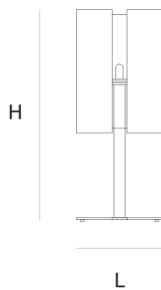

Product data sheet

Date: December 22nd 2024

QUASAR

QUARTET TABLELAMP by Jan

des Bouvrie

Robust but elegant square shaped suspension, floor and table lamp. The shade is available in 3 finishes.

DIMENSIONS

L 35 cm 13.8 inch
H 85 cm 33.5 inch
W 35 cm 13.8 inch

LIGHTSOURCE

1x E27 70W*

FINISH

Black
White
Stainless steel
polished

TYPE.NR

● 11-451-IZ
○ 11-451-1W
● 11-451

INCLUDED

No

CANOPY

CABLELENGTH

Up to 0 cm 0 inch

KG KG
2 3 36x36x80cm
5 6 36x36x80cm

TYPE	Tablelamp
STANDARD	The fixture is supplied without a lamp. Transparent PMMA. Floor and table lamp with cord switch. Suspension with black canopy and mirror polished stainless steel cover.
OPTIONAL	Frosted PMMA.
TRANSFORMER/DRIVER	n/a
DIMMING	n/a
CLASSIFICATION	UL no IP20 yes