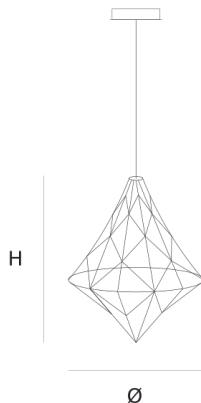

TYPE	Suspension
STANDARD	
OPTIONAL	3000K or 3500K led.
TRANSFORMER/DRIVER	SCPpower KVF-12060-TDW
DIMMING	leading and trailing edge
CLASSIFICATION	UL no IP20 yes
ENERGY LABEL