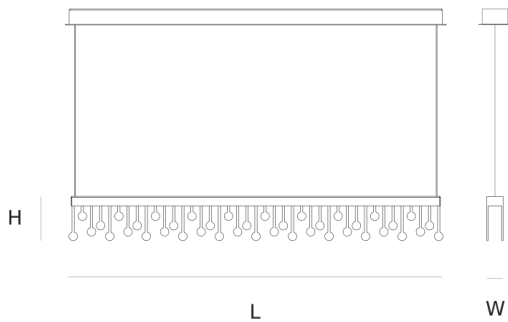

Product data sheet

Date: December 22nd 2024

QUASAR

MELODY LONG

SUSPENSION by Studio Sybille

The Art Deco style and love for music were the inspiration for the designer to create this light. The characteristic stainless steel combined with the gold leaf finish gives a frivolous effect

DIMENSIONS

L 97 cm 38.2 inch
H 12 cm 4.7 inch
W 2.5 cm 1 inch

CANOPY

L 100 cm 39.4 inch
H 2.5 cm 1 inch
W 7 cm 2.8 inch

CABLELENGTH

Up to 200 cm 78 inch

LIGHTSOURCE

1x led 13W, 2700K, 632
LM, CRI>95

INCLUDED

Yes

FINISH

Stainless steel
polished

TYPE.NR

14-2302

TYPE	Suspension
STANDARD	Black canopy with chrome cover plate. The suspension lamps are not Dimmable. The floor lamp has an integrated dimmer button in the base.
OPTIONAL	2400K, 3000K or 4000K led.
TRANSFORMER/DRIVER	Meanwell LPV-100-24
DIMMING	n/a
CLASSIFICATION	UL no IP20 yes