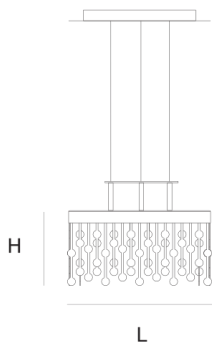

CABLELENGTH

Up to 0 cm 0 inch

TYPE	Suspension
STANDARD	Black canopy with chrome cover plate. The suspension lamps are not Dimmable. The floor lamp has an integrated dimmer button in the base.
OPTIONAL	
TRANSFORMER/DRIVER	Meanwell IDLV-45-24
DIMMING	0-10V / PWM
CLASSIFICATION	UL no IP20 yes
ENERGY LABEL	led integrated A / A+ / A++