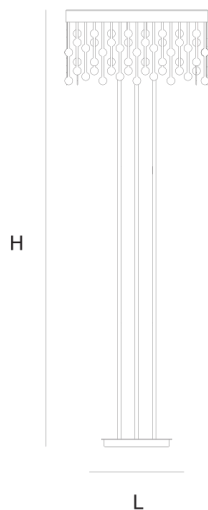

Product data sheet

Date: December 22nd 2024

QUASAR

MELODY FLOORLAMP by

Studio Sybille

The Art Deco style and love for music were the inspiration for the designer to create this light. The characteristic stainless steel combined with the gold leaf finish gives a frivolous effect

DIMENSIONS

L 40 cm 15.7 inch
H 175 cm 68.9 inch

LIGHTSOURCE

1x led 20W, 2700K, 972
LM, CRI>95

FINISH

Stainless steel
polished

TYPE.NR

14-2300

CANOPY

CABLELENGTH

Up to 0 cm 0 inch

INCLUDED

Yes

20

35

50x50x181cm