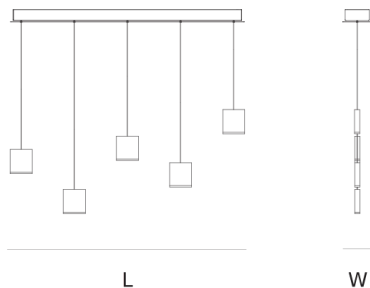

Product data sheet

Date: December 22nd 2024

QUASAR

MATCH SUSPENSION by Jos

Muller

The size of a small matchbox is enough to produce light. The multiple version is mesmerising as each element turns and finds its own way. The Match has a coloured or transparent detail. Due to the hole in the middle the colour of the light is not affected. Please specify the desired colour(s) with your order. (red, orange, yellow, green, light blue, transparent) For the round version see model Can

DIMENSIONS

L 6 cm 2.4 inch
H 6.3 cm 2.5 inch

CANOPY

L 120 cm 47.2 inch
H 4.5 cm 1.8 inch
W 8 cm 3.1 inch

CABLELENGTH

Up to 200 cm 78 inch

LIGHTSOURCE

5x led 3,06W, citizen,
2700K, 275 LM

INCLUDED

Yes

FINISH

Aluminium polished
Aluminium polished
Aluminium polished

TYPE.NR
● 11-5614-5
● 11-5614
● 11-5614-7

TYPE	Suspension
STANDARD	Black canopy with chrome cover plate. Trailing and leading edge dimmable.
OPTIONAL	
TRANSFORMER/DRIVER	Eaglerise 350mA
DIMMING	leading and trailing edge
CLASSIFICATION	UL no IP20 yes
ENERGY LABEL	led integrated A / A+ / A++