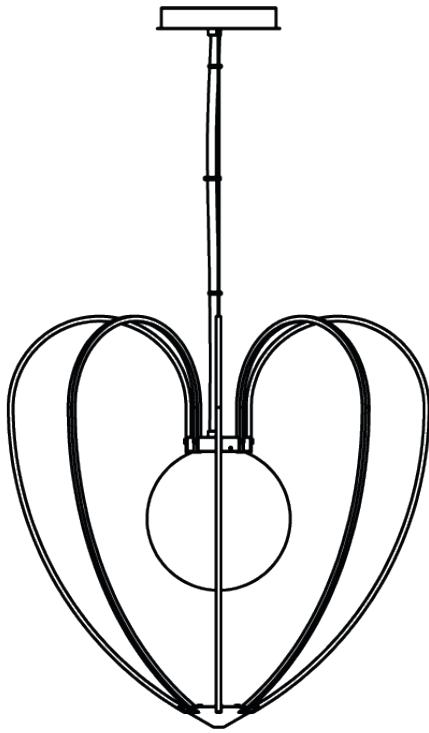

Product data sheet

Date: December 22nd 2024

QUASAR

KENGI BLACK

SUSPENSION by Studio Sybille

Inspired by the Physalis Alkekengi plant, with a touch of Art Deco. Organic in look and feel, but strong in detailed construction. The cotton cable reaches for the ceiling, threaded like a branch, reaching for the sun. The finish of each structure is paired with its own coloured cable. The thickness of the cable increases with the size of the fixture. Every Kengi is unique, featuring its own mouth-blown glass ball.

H

DIMENSIONS

Ø 103 cm 40.6 inch
 H 100 cm 39.4 inch

CANOPY

Ø 30 cm 11.8 inch
 H 5 cm 2 inch

CABLELENGTH

Up to 200 cm 78 inch

LIGHTSOURCE

1x E27 led (not included)

INCLUDED

No

FINISH

Green ● 17-1002-3
 White ○ 17-1002-1
 Brown ● 17-1002-2

TYPE.NR

Ø

TYPE	Suspension
STANDARD	Standard colour of the ø18mm cable for the Kengi Black 100 is red.
OPTIONAL	Black cable. Extra cable length per meter.
TRANSFORMER/DRIVER	n/a
DIMMING	depending bulb used
CLASSIFICATION	UL no IP20 yes
ENERGY LABEL	n/a
YEAR OF DESIGN	2019