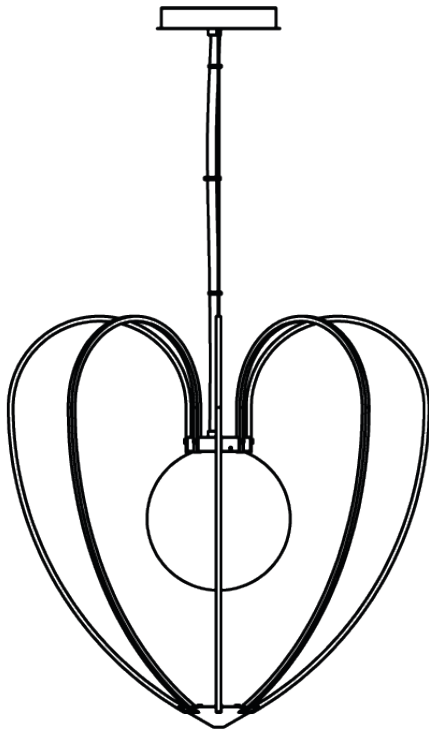

KENGI SILVER

SUSPENSION by Studio Sybille

Inspired by the Physalis Alkekengi plant, with a touch of Art Deco. Organic in look and feel, but strong in detailed construction. The cotton cable reaches for the ceiling, threaded like a branch, reaching for the sun. The finish of each structure is paired with its own coloured cable. The thickness of the cable increases with the size of the fixture. Every Kengi is unique, featuring its own mouth-blown glass ball.

H

DIMENSIONS

Ø 103 cm 40.6 inch
 H 100 cm 39.4 inch

CANOPY

Ø 30 cm 11.8 inch
 H 5 cm 2 inch

CABLELENGTH

Up to 200 cm 78 inch

LIGHTSOURCE

1x E27 led (not included)

INCLUDED

No

FINISH

Green ● 17-1000-3
 White ○ 17-1000-1
 Brown ● 17-1000-2

TYPE.NR

Ø

TYPE	Suspension
STANDARD	Standard colour of the ø18mm cable for the Kengi Silver 100 is antracite.
OPTIONAL	Black cable. Extra cable length per meter.
TRANSFORMER/DRIVER	n/a
DIMMING	depending bulb used
CLASSIFICATION	UL no IP20 yes
ENERGY LABEL	n/a
YEAR OF DESIGN	2019