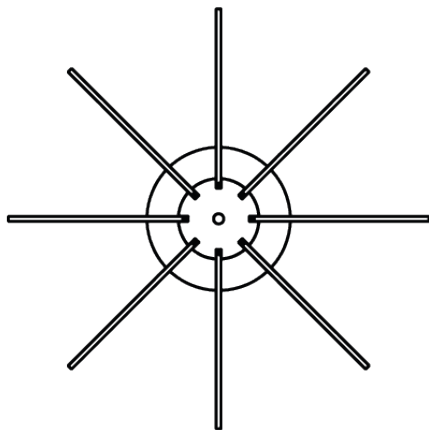

KENGI SILVER

SUSPENSION by Studio Sybille

Inspired by the Physalis Alkekengi plant, with a touch of Art Deco. Organic in look and feel, but strong in detailed construction. The cotton cable reaches for the ceiling, threaded like a branch, reaching for the sun. The finish of each structure is paired with its own coloured cable. The thickness of the cable increases with the size of the fixture. Every Kengi is unique, featuring its own mouth-blown glass ball.

H

DIMENSIONS

Ø 103 cm 40.6 inch
 H 100 cm 39.4 inch

CANOPY

Ø 30 cm 11.8 inch
 H 5 cm 2 inch

CABLELENGTH

Up to 200 cm 78 inch

LIGHTSOURCE

1x E27 led (not included)

INCLUDED

No

FINISH

Green ● 17-1000-3
 White ○ 17-1000-1
 Brown ● 17-1000-2

TYPE.NR

Ø

TYPE	Suspension
STANDARD	Standard colour of the ø18mm cable for the Kengi Silver 100 is antracite.
OPTIONAL	Black cable. Extra cable length per meter.
TRANSFORMER/DRIVER	n/a
DIMMING	depending bulb used
CLASSIFICATION	UL no IP20 yes
ENERGY LABEL	n/a
YEAR OF DESIGN	2019