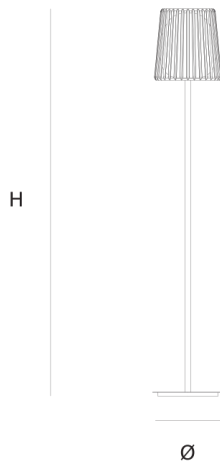

Product data sheet

Date: December 22nd 2024

QUASAR

JULIA FLOORLAMP by Daniel

Becker

A reinterpretation of the classic textile plissé shade. Julia series includes suspensions, chandeliers, wall, floor and table lamps. Each one consists of two shades: the outer is handmade of brass, while the inner is made of translucent glass. Both shades are connected to a classic table lamp in a way that signifies the present archetypal gesture.

DIMENSIONS

Ø 19 cm 7.5 inch
H 110 cm 43.3 inch

LIGHTSOURCE

1x E14 led, 4W, 2000-2900K, 260 LM

FINISH

Chrome plated
Brass

TYPE.NR

14-16002
14-16002-2

CANOPY

CABLELENGTH

Up to 200 cm 78 inch

INCLUDED

Yes

TYPE	Floorlamp
STANDARD	The fixture is supplied with dim to warm led lamps. The floor and table lamp have a cord switch.
OPTIONAL	
TRANSFORMER/DRIVER	n/a
DIMMING	n/a
CLASSIFICATION	UL no IP20 yes
ENERGY LABEL	A+