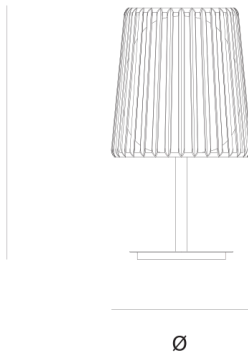

Product data sheet

Date: December 22nd 2024

QUASAR

JULIA TABLELAMP by Daniel

Becker

A reinterpretation of the classic textile plissé shade. Julia series includes suspensions, chandeliers, wall, floor and table lamps. Each one consists of two shades: the outer is handmade of brass, while the inner is made of translucent glass. Both shades are connected to a classic table lamp in a way that signifies the present archetypal gesture.

DIMENSIONS

Ø 19 cm 7.5 inch
H 35 cm 13.8 inch

LIGHTSOURCE

1x E14 led, 4W, 2000-2900K, 260 LM

FINISH

Chrome plated
Brass

TYPE.NR

14-16001
14-16001-2

CANOPY

CABLELENGTH

Up to 150 cm 59 inch

INCLUDED

Yes

2 3 80x31x26cm

H

Ø