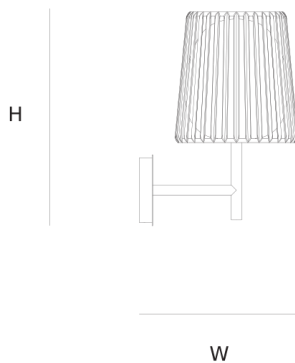

Product data sheet

Date: December 22nd 2024

QUASAR

JULIA WALL-LAMP by Daniel

Becker

A reinterpretation of the classic textile plissé shade. Julia series includes suspensions, chandeliers, wall, floor and table lamps. Each one consists of two shades: the outer is handmade of brass, while the inner is made of translucent glass. Both shades are connected to a classic table lamp in a way that signifies the present archetypal gesture.

DIMENSIONS

Ø 19 cm 7.5 inch
H 35 cm 13.8 inch
W 25 cm 9.8 inch

LIGHTSOURCE

1x E14 led, 4W, 2000-2900K, 260 LM

FINISH

Chrome plated
Brass

TYPE.NR

14-16000
14-16000-2

CANOPY

Yes

CABLELENGTH

Up to 0 cm 0 inch

1.5 3 80x31x26cm

TYPE	Wall-lamp
STANDARD	The fixture is supplied with dim to warm led lamps.
OPTIONAL	
TRANSFORMER/DRIVER	n/a
DIMMING	led dimmer
CLASSIFICATION	UL no IP20 yes
ENERGY LABEL	A+