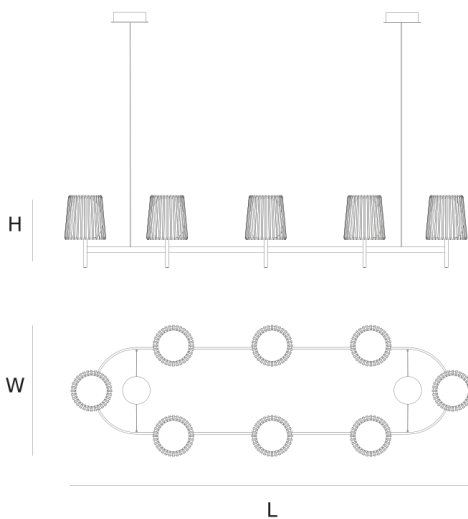

Product data sheet

Date: December 22nd 2024

QUASAR

JULIA OVAL SUSPENSION

by Daniel Becker

A reinterpretation of the classic textile plissé shade. Julia series includes suspensions, chandeliers, wall, floor and table lamps. Each one consists of two shades: the outer is handmade of brass, while the inner is made of translucent glass. Both shades are connected to a classic table lamp in a way that signifies the present archetypal gesture.

DIMENSIONS

L 185 cm 72.8 inch
H 35 cm 13.8 inch
W 60 cm 23.6 inch

LIGHTSOURCE

8x E14 led, 4W, 2000-2900K, 2080 LM

FINISH

Chrome plated
Brass

TYPE.NR

14-16004
14-16004-2

CANOPY

Ø 17 cm 6.7 inch
H 5 cm 2 inch

INCLUDED

Yes

CABLELENGTH

Up to 200 cm 78 inch

TYPE	Suspension
STANDARD	The fixture is supplied with dim to warm led lamps. Black canopy with cover plate in matching colour of the fixture.
OPTIONAL	
TRANSFORMER/DRIVER	n/a
DIMMING	led dimmer
CLASSIFICATION	UL no IP20 yes
ENERGY LABEL	A+