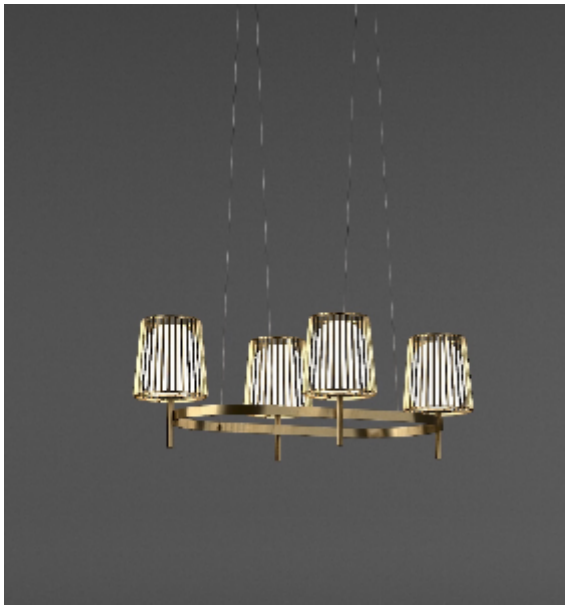

# QUASAR

## JULIA OVAL SUSPENSION

by Daniel Becker

A reinterpretation of the classic textile plissé shade. Julia series includes suspensions, chandeliers, wall, floor and table lamps. Each one consists of two shades: the outer is handmade of brass, while the inner is made of translucent glass. Both shades are connected to a classic table lamp in a way that signifies the present archetypal gesture.

### DIMENSIONS

L 130 cm 51.2 inch  
H 35 cm 13.8 inch  
W 60 cm 23.6 inch

### CANOPY

Ø 17 cm 6.7 inch  
H 5 cm 2 inch