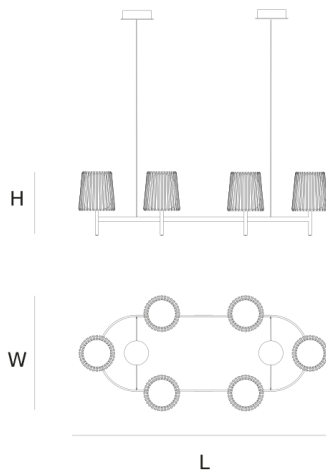

## JULIA OVAL SUSPENSION

by Daniel Becker

A reinterpretation of the classic textile plissé shade. Julia series includes suspensions, chandeliers, wall, floor and table lamps. Each one consists of two shades: the outer is handmade of brass, while the inner is made of translucent glass. Both shades are connected to a classic table lamp in a way that signifies the present archetypal gesture.

### DIMENSIONS

L 130 cm 51.2 inch  
H 35 cm 13.8 inch  
W 60 cm 23.6 inch

### CANOPY

Ø 17 cm 6.7 inch  
H 5 cm 2 inch