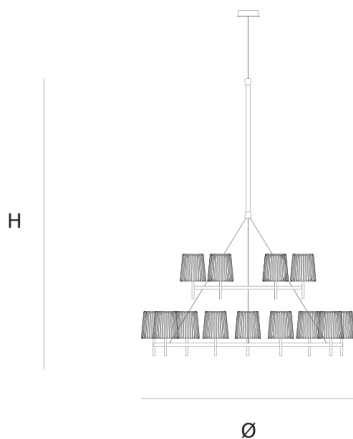

CABLELENGTH

Up to 300 cm 118 inch

85 180x180x70cm

TYPE	Suspension
STANDARD	The fixture is supplied with dim to warm led lamps. Black canopy with cover plate in matching colour of the fixture.
OPTIONAL	
TRANSFORMER/DRIVER	n/a
DIMMING	led dimmer
CLASSIFICATION	UL no IP20 yes
ENERGY LABEL	A+