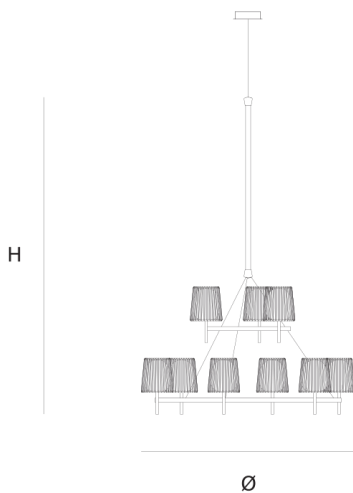

Product data sheet

Date: December 22nd 2024

QUASAR

JULIA DOUBLE

SUSPENSION by Daniel Becker

A reinterpretation of the classic textile plissé shade. Julia series includes suspensions, chandeliers, wall, floor and table lamps. Each one consists of two shades: the outer is handmade of brass, while the inner is made of translucent glass. Both shades are connected to a classic table lamp in a way that signifies the present archetypal gesture.

DIMENSIONS

Ø 130 cm 51.2 inch
H 205 cm 80.7 inch

LIGHTSOURCE

9x E14 led, 4W, 2000-2900K, 2340 LM

FINISH

Chrome plated
Brass

TYPE.NR

14-16003
14-16003-2

CANOPY

Ø 17 cm 6.7 inch
H 5 cm 2 inch

INCLUDED

Yes

CABLELENGTH

Up to 300 cm 118 inch

  
70 150x150x70cm

TYPE	Suspension
STANDARD	The fixture is supplied with dim to warm led lamps. Black canopy with cover plate in matching colour of the fixture.
OPTIONAL	
TRANSFORMER/DRIVER	n/a
DIMMING	led dimmer
CLASSIFICATION	UL no IP20 yes
ENERGY LABEL	A+