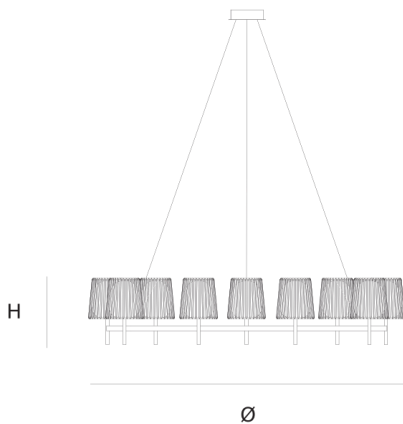

CABLELENGTH

Up to 200 cm 78 inch

TYPE	Suspension
STANDARD	The fixture is supplied with dim to warm led lamps. Black canopy with cover plate in matching colour of the fixture.
OPTIONAL	
TRANSFORMER/DRIVER	n/a
DIMMING	led dimmer
CLASSIFICATION	UL no IP20 yes
ENERGY LABEL	A+