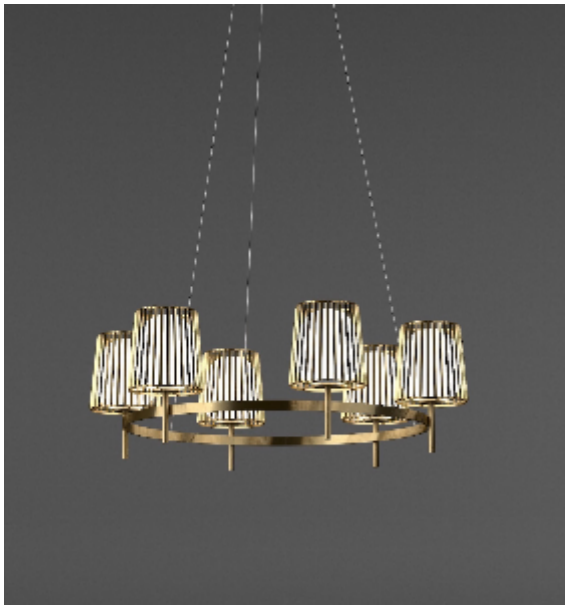

# QUASAR

## JULIA SINGLE SUSPENSION by Daniel Becker

A reinterpretation of the classic textile plissé shade. Julia series includes suspensions, chandeliers, wall, floor and table lamps. Each one consists of two shades: the outer is handmade of brass, while the inner is made of translucent glass. Both shades are connected to a classic table lamp in a way that signifies the present archetypal gesture.

### DIMENSIONS

Ø 160 cm 63 inch  
H 35 cm 13.8 inch