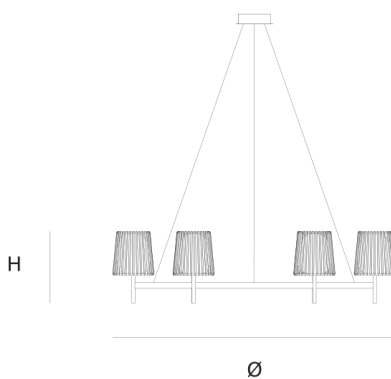

Product data sheet

Date: December 22nd 2024

QUASAR

JULIA SINGLE SUSPENSION by Daniel Becker

A reinterpretation of the classic textile plissé shade. Julia series includes suspensions, chandeliers, wall, floor and table lamps. Each one consists of two shades: the outer is handmade of brass, while the inner is made of translucent glass. Both shades are connected to a classic table lamp in a way that signifies the present archetypal gesture.

DIMENSIONS

Ø 130 cm 51.2 inch
H 35 cm 13.8 inch

LIGHTSOURCE

INCLUDED
Yes

FINISH

Chrome plated
Brass

TYPE.NR

14-16007
14-16007-2

CANOPY

Ø 17 cm 6.7 inch
H 5 cm 2 inch

CABLELENGTH

Up to 200 cm 78 inch

| | |
|--------------------|--|
| TYPE | Suspension |
| STANDARD | The fixture is supplied with dim to warm led lamps. Black canopy with cover plate in matching colour of the fixture. |
| OPTIONAL | |
| TRANSFORMER/DRIVER | n/a |
| DIMMING | led dimmer |
| CLASSIFICATION | UL no IP20 yes |
| ENERGY LABEL | A+ |