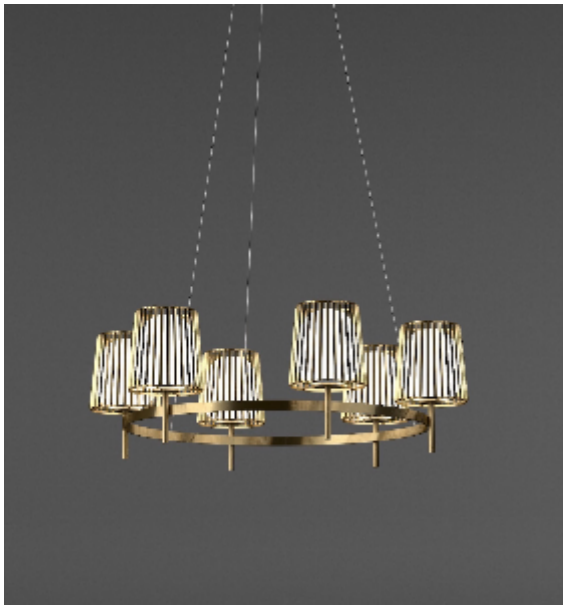

Product data sheet

Date: December 22nd 2024

QUASAR

JULIA SINGLE SUSPENSION by Daniel Becker

A reinterpretation of the classic textile plissé shade. Julia series includes suspensions, chandeliers, wall, floor and table lamps. Each one consists of two shades: the outer is handmade of brass, while the inner is made of translucent glass. Both shades are connected to a classic table lamp in a way that signifies the present archetypal gesture.

DIMENSIONS

Ø 130 cm 51.2 inch
H 35 cm 13.8 inch

LIGHTSOURCE

INCLUDED
Yes

FINISH

Chrome plated
Brass

TYPE.NR

14-16007
14-16007-2

CANOPY

Ø 17 cm 6.7 inch
H 5 cm 2 inch

CABLELENGTH

Up to 200 cm 78 inch

| | |
|--------------------|--|
| TYPE | Suspension |
| STANDARD | The fixture is supplied with dim to warm led lamps. Black canopy with cover plate in matching colour of the fixture. |
| OPTIONAL | |
| TRANSFORMER/DRIVER | n/a |
| DIMMING | led dimmer |
| CLASSIFICATION | UL no IP20 yes |
| ENERGY LABEL | A+ |