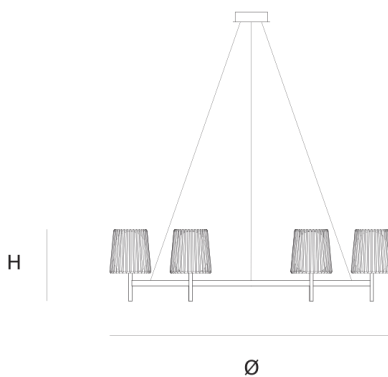

Product data sheet

Date: December 22nd 2024

QUASAR

JULIA SINGLE SUSPENSION by Daniel Becker

A reinterpretation of the classic textile plissé shade. Julia series includes suspensions, chandeliers, wall, floor and table lamps. Each one consists of two shades: the outer is handmade of brass, while the inner is made of translucent glass. Both shades are connected to a classic table lamp in a way that signifies the present archetypal gesture.

DIMENSIONS

Ø 100 cm 39.4 inch
H 35 cm 13.8 inch

LIGHTSOURCE

6x E14 led, 4W, 2000-2900K, 1560 LM

FINISH

Chrome plated
Brass

TYPE.NR

14-16006
14-16006-2

CANOPY

Ø 17 cm 6.7 inch
H 5 cm 2 inch

INCLUDED

Yes

CABLELENGTH

Up to 200 cm 78 inch

15 90 123x121x70cm

TYPE	Suspension
STANDARD	The fixture is supplied with dim to warm led lamps. Black canopy with cover plate in matching colour of the fixture.
OPTIONAL	
TRANSFORMER/DRIVER	n/a
DIMMING	led dimmer
CLASSIFICATION	UL no IP20 yes
ENERGY LABEL	A+