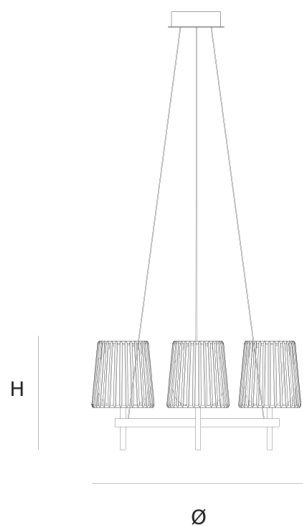

Product data sheet

Date: December 22nd 2024

QUASAR

JULIA SINGLE SUSPENSION by Daniel Becker

A reinterpretation of the classic textile plissé shade. Julia series includes suspensions, chandeliers, wall, floor and table lamps. Each one consists of two shades: the outer is handmade of brass, while the inner is made of translucent glass. Both shades are connected to a classic table lamp in a way that signifies the present archetypal gesture.

DIMENSIONS

Ø 70 cm 27.6 inch
H 35 cm 13.8 inch

LIGHTSOURCE

3x E14 led, 4 W, 2000-2900K, 780 LM

FINISH

Chrome plated
Brass

TYPE.NR

14-16005
14-16005-2

CANOPY

Ø 17 cm 6.7 inch
H 5 cm 2 inch

INCLUDED

Yes

CABLELENGTH

Up to 200 cm 78 inch

TYPE	Suspension
STANDARD	The fixture is supplied with dim to warm led lamps. Black canopy with cover plate in matching colour of the fixture.
OPTIONAL	
TRANSFORMER/DRIVER	n/a
DIMMING	led dimmer
CLASSIFICATION	UL no IP20 yes
ENERGY LABEL	A+