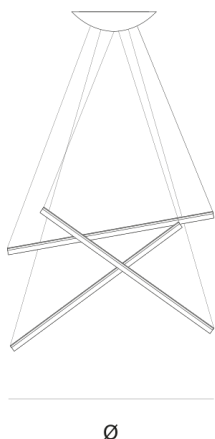

Product data sheet

Date: December 22nd 2024

QUASAR

IXION SUSPENSION by Maurizio

Ferrari

A frozen juggling throw. At any time the diagonal free hanging light tubes create an interesting composition. Play with angles and modify your own fixture. The glass tubes are half frosted and half clear and can be rotated to make the light more diffuse or more direct.

DIMENSIONS

Ø 120 cm 47.2 inch
H 3 cm 1.2 inch

CANOPY

Ø 35.5 cm 14 inch
H 6.5 cm 2.6 inch

CABLELENGTH

Up to 300 cm 118 inch

LIGHTSOURCE

1x led, 43.2W, 2700K,
2100 LM, CRI>90