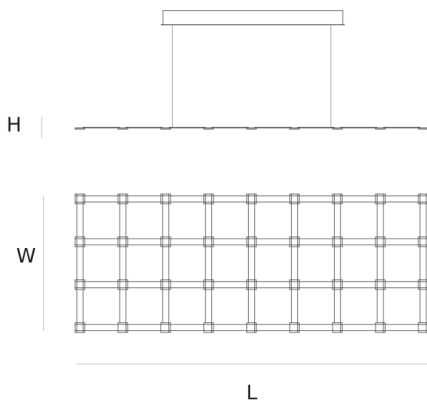

### DIMENSIONS

L 111 cm 43.7 inch  
H 1.5 cm 0.6 inch  
W 43.5 cm 17.1 inch

### CANOPY

L 60 cm 23.6 inch  
H 6 cm 2.4 inch  
W 16 cm 6.3 inch