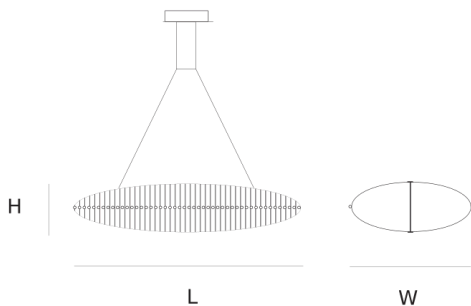

### CANOPY

Ø 20 cm 7.9 inch  
H 5 cm 2 inch

### INCLUDED

Yes

5 6 200x65x80cm  
2.5 3 34x34x17cm

### CABLELENGTH

Up to 200 cm 78 inch

TYPE	Suspension
STANDARD	The fixture is supplied with lamps. Black canopy with cover plate in matching colour of the fixture. Leading and trailing edge dimmable.
OPTIONAL	3000K or 3500K led.
TRANSFORMER/DRIVER	SCPpower KVF-12030-TDW
DIMMING	leading and trailing edge
CLASSIFICATION	UL no IP20 yes
ENERGY LABEL	