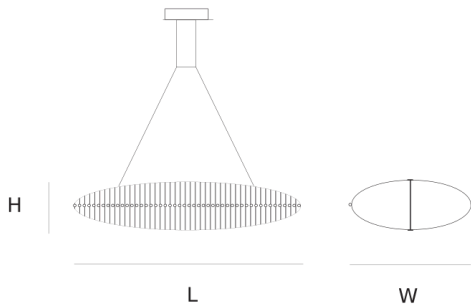

Product data sheet

Date: December 22nd 2024

QUASAR

FIELTEBEK SUSPENSION

by Jan Pauwels

A fish skeleton made of illuminated metal rods. Available in 3 sizes and 2 finishes.

DIMENSIONS

L 120 cm 47.2 inch
H 32 cm 12.6 inch
W 55 cm 21.7 inch

LIGHTSOURCE

48x led E10, 12V/0.33W,
2600K, 1104 LM

FINISH

Nickel
Brass

TYPE.NR

11-8301-3E
11-8301-1E

CANOPY

Ø 20 cm 7.9 inch
H 5 cm 2 inch

INCLUDED

Yes

6.5 8 130x65x50cm

CABLELENGTH

Up to 150 cm 59 inch

TYPE	Suspension
STANDARD	The fixture is supplied with lamps. Black canopy with cover plate in matching colour of the fixture. Leading and trailing edge dimmable.
OPTIONAL	3000K or 3500K led.
TRANSFORMER/DRIVER	SCPower KVF-12030-TDW
DIMMING	leading and trailing edge
CLASSIFICATION	UL no IP20 yes
ENERGY LABEL	