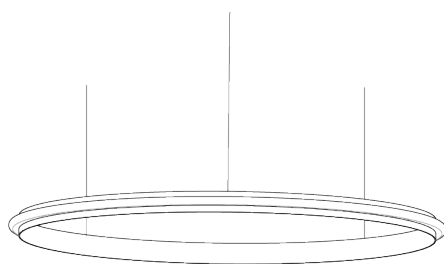

## ECLIPSE COMPOSITION SUSPENSION by Jan Pauwels

The circle of light. Versatile rings that allow you to create the composition you like. Thanks to the freedom of number, size, distance and angle between the rings, each installation will be unique. The Eclipse with its chip on board LEDS has a different look and feel then the Citadel.

### DIMENSIONS

Ø 83 cm 32.7 inch  
H 5 cm 2 inch