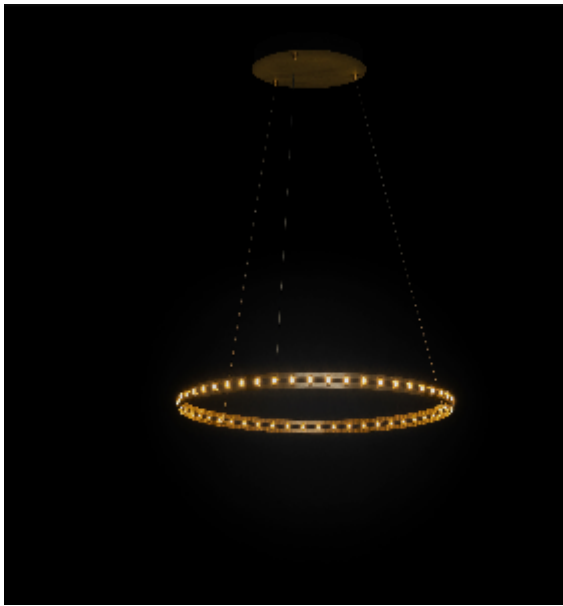

Product data sheet

Date: December 27th 2024

QUASAR

ECLIPSE SINGLE

SUSPENSION by Jan Pauwels

The circle of light. Versatile rings that allow you to create the composition you like. Thanks to the freedom of number, size, distance and angle between the rings, each installation will be unique. The Eclipse with its chip on board LEDS has a different look and feel then the Citadel.

DIMENSIONS

Ø 200 cm 78.7 inch
H 5 cm 2 inch

LIGHTSOURCE

126x led, 12V/0.6W,
2800K, 3780 LM, CRI>90

FINISH

Nickel  11-8227-1E
Brass  11-8227-2E
Blackbrass  11-8227-4E

TYPE.NR

CANOPY

INCLUDED

Yes

CABLELENGTH

Up to 0 cm 59 inch

 8  29  206x206x7cm

H | 

Ø 

TYPE	Suspension
STANDARD	
OPTIONAL	2400K or 3000K led.
TRANSFORMER/DRIVER	Order seperatly
DIMMING	leading and trailing edge
CLASSIFICATION	UL no IP20 yes
ENERGY LABEL	
YEAR OF DESIGN	2022