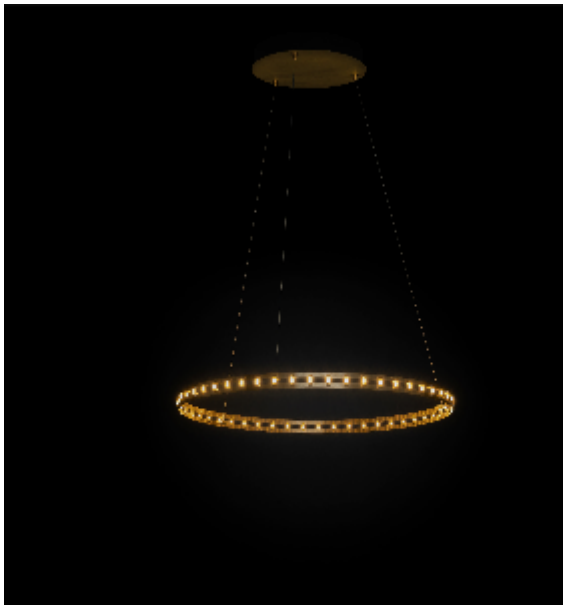

## ECLIPSE SINGLE

## SUSPENSION by Jan Pauwels

The circle of light. Versatile rings that allow you to create the composition you like. Thanks to the freedom of number, size, distance and angle between the rings, each installation will be unique. The Eclipse with its chip on board LEDs has a different look and feel than the Citadel.

### DIMENSIONS

Ø 180 cm 70.9 inch  
H 5 cm 2 inch