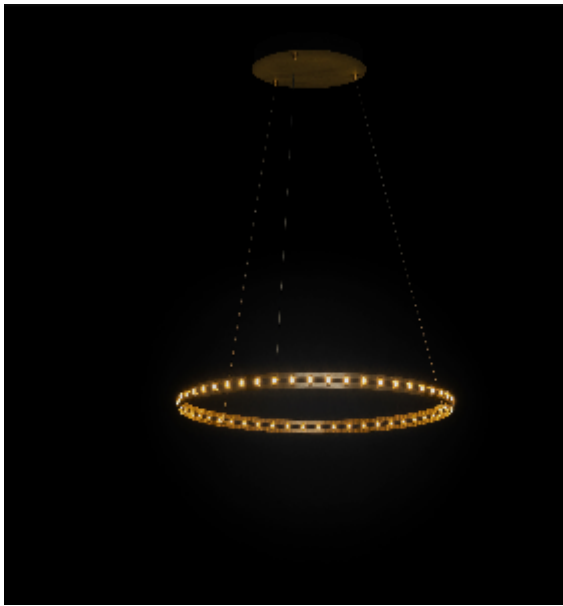

## ECLIPSE SINGLE SUSPENSION by Jan Pauwels

The circle of light. Versatile rings that allow you to create the composition you like. Thanks to the freedom of number, size, distance and angle between the rings, each installation will be unique. The Eclipse with its chip on board LEDs has a different look and feel than the Citadel.

### DIMENSIONS

Ø 160 cm 63 inch  
H 5 cm 2 inch