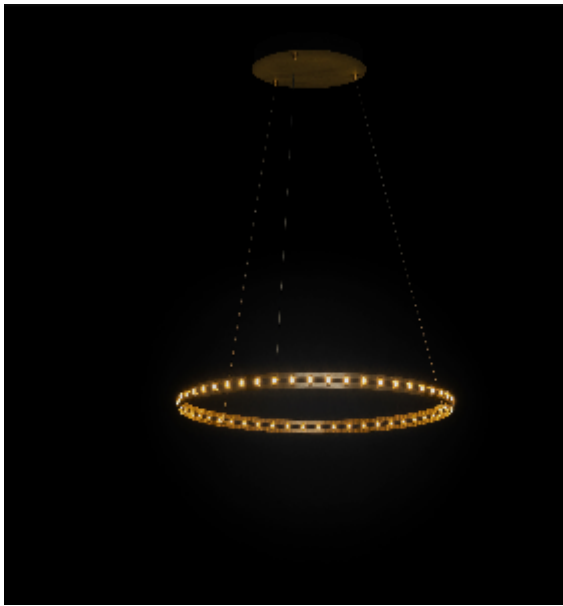

## ECLIPSE SINGLE SUSPENSION by Jan Pauwels

The circle of light. Versatile rings that allow you to create the composition you like. Thanks to the freedom of number, size, distance and angle between the rings, each installation will be unique. The Eclipse with its chip on board LEDs has a different look and feel than the Citadel.

### DIMENSIONS

Ø 140 cm 55.1 inch  
H 5 cm 2 inch