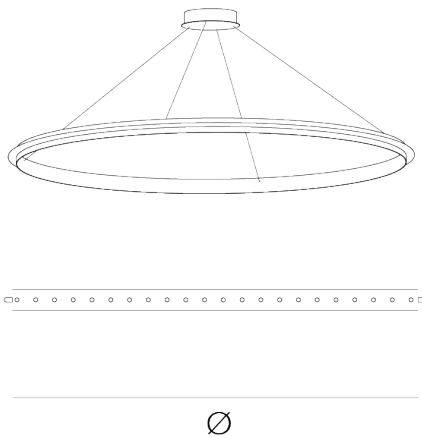

## ECLIPSE SINGLE SUSPENSION by Jan Pauwels

The circle of light. Versatile rings that allow you to create the composition you like. Thanks to the freedom of number, size, distance and angle between the rings, each installation will be unique. The Eclipse with its chip on board LEDs has a different look and feel than the Citadel.

### DIMENSIONS

Ø 140 cm 55.1 inch  
H 5 cm 2 inch