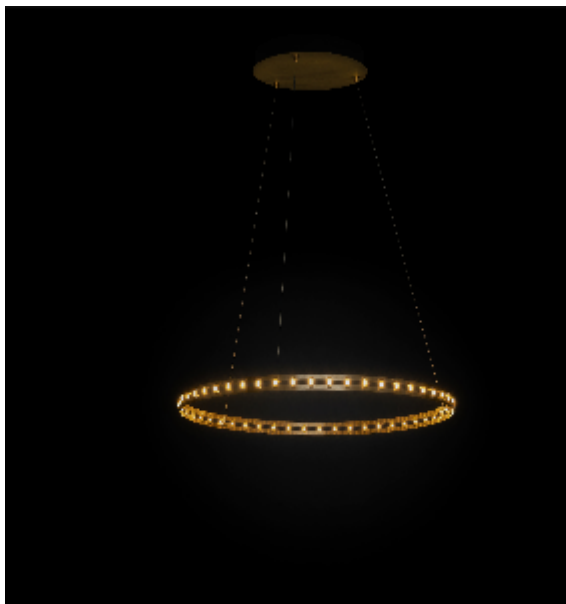

## ECLIPSE SINGLE SUSPENSION by Jan Pauwels

The circle of light. Versatile rings that allow you to create the composition you like. Thanks to the freedom of number, size, distance and angle between the rings, each installation will be unique. The Eclipse with its chip on board LEDS has a different look and feel then the Citadel.

### DIMENSIONS

Ø 118 cm 46.5 inch  
H 5 cm 2 inch