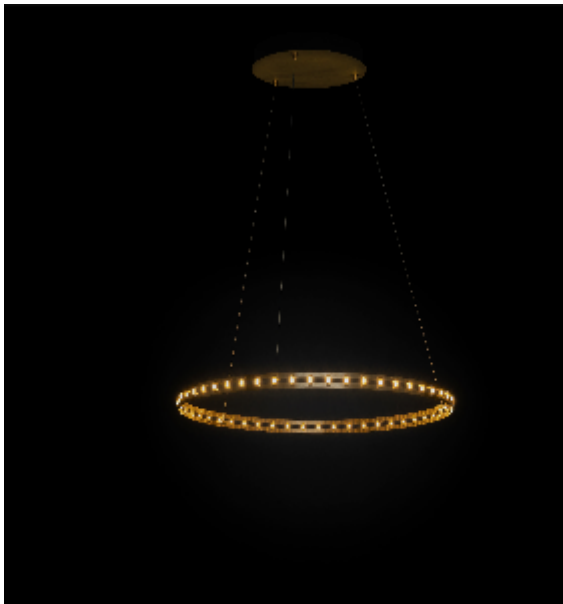

Product data sheet

Date: December 27th 2024

QUASAR

ECLIPSE SINGLE

SUSPENSION by Jan Pauwels

The circle of light. Versatile rings that allow you to create the composition you like. Thanks to the freedom of number, size, distance and angle between the rings, each installation will be unique. The Eclipse with its chip on board LEDs has a different look and feel than the Citadel.

DIMENSIONS

Ø 96 cm 37.8 inch
H 5 cm 2 inch

CANOPY

CABLELENGTH

Up to 0 cm 59 inch

LIGHTSOURCE

60x led, 12V/0.6W,
2800K, 1800 LM, CRI>90

INCLUDED

Yes

4 14 106x106x7cm

FINISH

Nickel 11-8222-1E
Brass 11-8222-2E
Blackbrass 11-8222-4E

TYPE.NR

TYPE	Suspension
STANDARD	
OPTIONAL	2400K or 3000K led.
TRANSFORMER/DRIVER	Order seperatly
DIMMING	leading and trailing edge
CLASSIFICATION	UL no IP20 yes
ENERGY LABEL	
YEAR OF DESIGN	2022