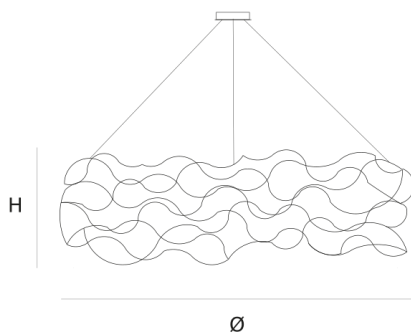

DIMENSIONS

Ø 200 cm 78.7 inch
H 40 cm 15.7 inch

LIGHTSOURCE

200x led E10, 12V/0.33W,
2600K, 4600 LM

FINISH

Nickel  11-8386-1E
Brass  11-8386-2E
Blackbrass  11-8386-4E

TYPE.NR

CANOPY

Ø 20 cm 7.9 inch
H 7.5 cm 3 inch

INCLUDED

Yes

CABLELENGTH

Up to 200 cm 78 inch

 6  65  210x45x225cm

TYPE	Suspension
STANDARD	
OPTIONAL	Downlight led 2700K 12V – 3W. 3000K or 3500K led.
TRANSFORMER/DRIVER	SCPower KVF-12100-TDW
DIMMING	leading and trailing edge
CLASSIFICATION	UL no IP20 yes
ENERGY LABEL	