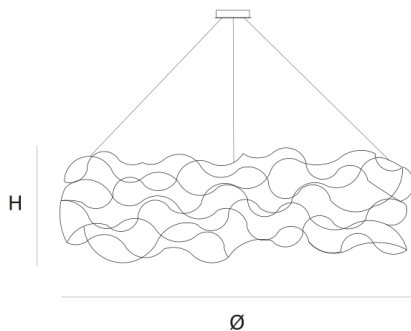

DIMENSIONS

Ø 130 cm 51.2 inch
H 40 cm 15.7 inch

LIGHTSOURCE

130x led E10, 12V/0.33W,
2600K, 2990 LM

FINISH

Nickel  11-8385-1E
Brass  11-8385-2E
Blackbrass  11-8385-4E

TYPE.NR

CANOPY

Ø 20 cm 7.9 inch
H 5 cm 2 inch

INCLUDED

Yes

CABLELENGTH

Up to 200 cm 78 inch

 6.5  33  140x45x160cm

TYPE	Suspension
STANDARD	
OPTIONAL	Downlight led 2700K 12V – 3W. 3000K or 3500K led.
TRANSFORMER/DRIVER	SCPower KVF-12060-TDW
DIMMING	leading and trailing edge
CLASSIFICATION	UL no IP20 yes
ENERGY LABEL	