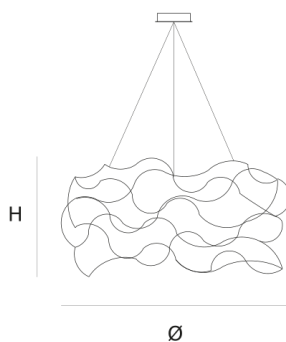

CABLELENGTH

Up to 200 cm 78 inch

KG	KG	
2	10	83x83x41cm

TYPE	Suspension
STANDARD	
OPTIONAL	Downlight led 2700K 12V – 3W. 3000K or 3500K led.
TRANSFORMER/DRIVER	SCPower KVF-12030-TDW
DIMMING	leading and trailing edge
CLASSIFICATION	UL no IP20 yes
ENERGY LABEL