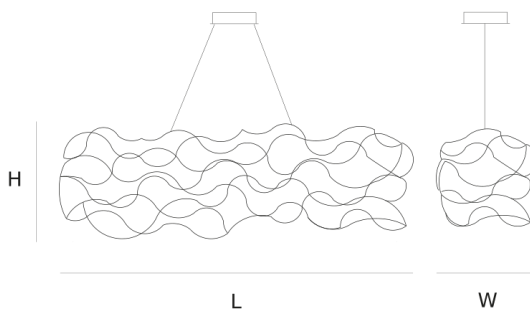

DIMENSIONS

L 125 cm 49.2 inch
H 40 cm 15.7 inch
W 40 cm 15.7 inch

LIGHTSOURCE

50x led E10, 12V/0.33W,
2600K, 1150 LM

FINISH

Nickel  11-8380-1E
Brass  11-8380-2E
Blackbrass  11-8380-4E

TYPE.NR

CANOPY

Ø 20 cm 7.9 inch
H 5 cm 2 inch

INCLUDED

Yes

2 5 130x65x50cm
2.5 3 34x34x17cm

CABLELENGTH

Up to 200 cm 78 inch

TYPE	Suspension
STANDARD	
OPTIONAL	Downlight led 2700K 12V – 3W. 3000K or 3500K led.
TRANSFORMER/DRIVER	SCPpower KVF-12030-TDW
DIMMING	leading and trailing edge
CLASSIFICATION	UL no IP20 yes
ENERGY LABEL	