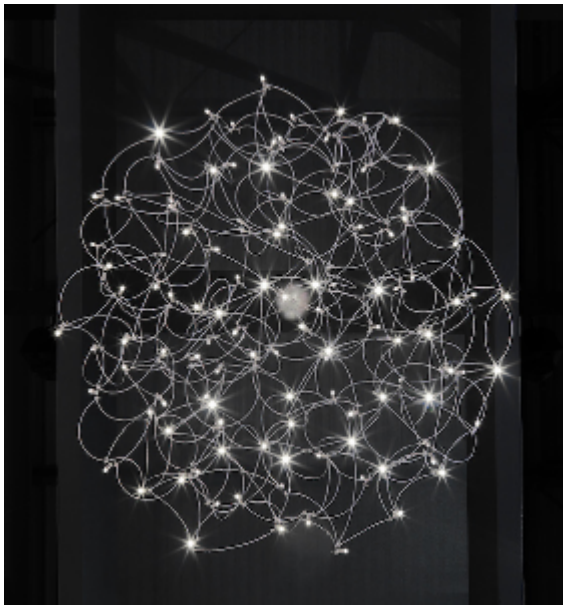

## CURLLED SUSPENSION by Jan

Pauwels

Curlled LEDs become CurLED. This fixture has curved metal rods that gives it a more romantic look. All the E10 LED light bulbs give the hypnotizing result of a stellar creation. Every Curled is handmade, the E10 lamps are placed randomly, making every model unique. (see model Sirio for the version with led circuit boards)

### DIMENSIONS

Ø 30 cm 11.8 inch  
H 10 cm 3.9 inch

### CANOPY

Ø 14 cm 5.5 inch  
H 4.5 cm 1.8 inch