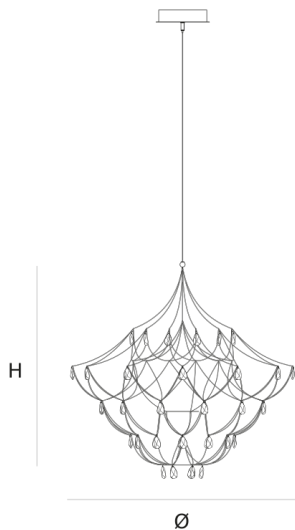

Product data sheet

Date: December 22nd 2024

QUASAR

CRYSTAL GALAXY

SUSPENSION by Jan Pauwels

Like bright stars in the galaxy the crystals are sparkling in this transparent structure.

DIMENSIONS

Ø 200 cm 78.7 inch
H 200 cm 78.7 inch

CANOPY

Ø 25 cm 9.8 inch
H 5 cm 2 inch

CABLELENGTH

Up to 200 cm 78 inch

LIGHTSOURCE

156x led E10, 12V/0.33W,
2600K, 3588 LM

INCLUDED

Yes

 10  201  210x210x215cm

FINISH

Nickel
Brass
Blackbrass

TYPE.NR

 11-8507E
 11-8507-2E
 11-8507-4E

TYPE	Suspension
STANDARD	
OPTIONAL	Downlight led 2700K 12V – 3W. 3000K or 3500K led.
TRANSFORMER/DRIVER	SCPower KVF-12060-TDW
DIMMING	leading and trailing edge
CLASSIFICATION	UL no IP20 yes
ENERGY LABEL	