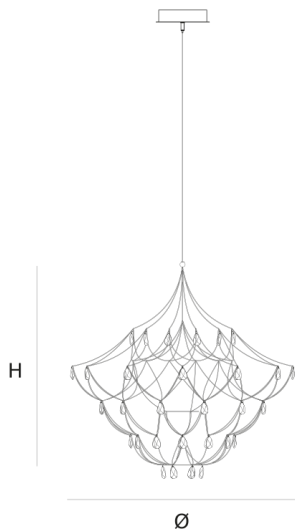

Product data sheet

Date: December 22nd 2024

QUASAR

CRYSTAL GALAXY

SUSPENSION by Jan Pauwels

Like bright stars in the galaxy the crystals are sparkling in this transparent structure.

DIMENSIONS

Ø 180 cm 70.9 inch
H 180 cm 70.9 inch

CANOPY

Ø 25 cm 9.8 inch
H 5 cm 2 inch

CABLELENGTH

Up to 200 cm 78 inch

LIGHTSOURCE

150x led E10, 12V/0.33W,
2600K, 3450 LM

INCLUDED

Yes

 7  201  190x190x200cm

FINISH

Nickel
Brass
Blackbrass

TYPE.NR

 11-8506E
 11-8506-2E
 11-8506-4E

TYPE	Suspension
STANDARD	
OPTIONAL	Downlight led 2700K 12V – 3W. 3000K or 3500K led.
TRANSFORMER/DRIVER	SCPower KVF-12060-TDW
DIMMING	leading and trailing edge
CLASSIFICATION	UL no IP20 yes
ENERGY LABEL	