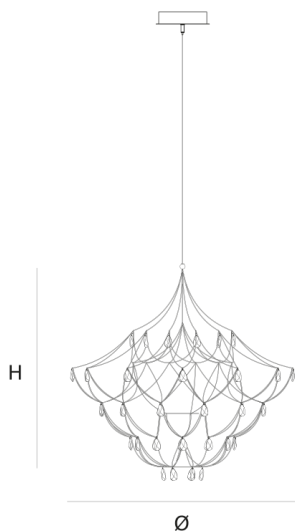

Product data sheet

Date: December 22nd 2024

QUASAR

CRYSTAL GALAXY

SUSPENSION by Jan Pauwels

Like bright stars in the galaxy the crystals are sparkling in this transparent structure.

DIMENSIONS

Ø 160 cm 63 inch
H 160 cm 63 inch

CANOPY

Ø 25 cm 9.8 inch
H 5 cm 2 inch

CABLELENGTH

Up to 200 cm 78 inch

LIGHTSOURCE

144x led E10, 12V/0.33W,
2600K, 3312 LM

INCLUDED

Yes

 6  127  170x170x190cm

FINISH

Nickel  11-8505E
Brass  11-8505-2E
Blackbrass  11-8505-4E

TYPE.NR

TYPE	Suspension
STANDARD	
OPTIONAL	Downlight led 2700K 12V – 3W. 3000K or 3500K led.
TRANSFORMER/DRIVER	SCPower KVF-12060-TDW
DIMMING	leading and trailing edge
CLASSIFICATION	UL no IP20 yes
ENERGY LABEL	