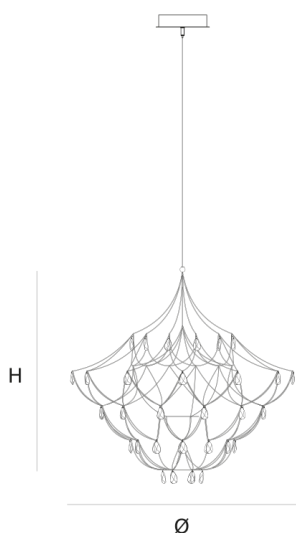

CRYSTAL GALAXY

SUSPENSION by Jan Pauwels

Like bright stars in the galaxy the crystals are sparkling in this transparent structure.

DIMENSIONS

Ø 140 cm 55.1 inch
H 140 cm 55.1 inch

CANOPY

Ø 25 cm 9.8 inch
H 5 cm 2 inch

CABLELENGTH

Up to 200 cm 78 inch

LIGHTSOURCE

126x led E10, 12V/0.33W,
2600K, 2898 LM

INCLUDED

Yes

FINISH

Nickel  11-8504E
Brass  11-8504-2E
Blackbrass  11-8504-4E

TYPE.NR

TYPE	Suspension
STANDARD	
OPTIONAL	Downlight led 2700K 12V – 3W. 3000K or 3500K led.
TRANSFORMER/DRIVER	SCPower KVF-12060-TDW
DIMMING	leading and trailing edge
CLASSIFICATION	UL no IP20 yes
ENERGY LABEL	