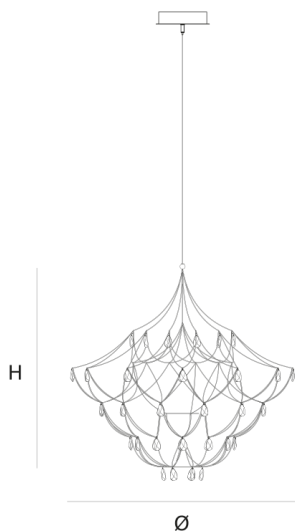

Product data sheet

Date: December 22nd 2024

QUASAR

CRYSTAL GALAXY

SUSPENSION by Jan Pauwels

Like bright stars in the galaxy the crystals are sparkling in this transparent structure.

DIMENSIONS

Ø 120 cm 47.2 inch
H 120 cm 47.2 inch

CANOPY

Ø 25 cm 9.8 inch
H 5 cm 2 inch

CABLELENGTH

Up to 200 cm 78 inch

LIGHTSOURCE

108x led E10, 12V/0.33W,
2600K, 2484 LM

INCLUDED

Yes

 4  90  130x130x150cm

FINISH

Nickel
Brass
Blackbrass

TYPE.NR

 11-8503E
 11-8503-2E
 11-8503-4E

TYPE	Suspension
STANDARD	
OPTIONAL	Downlight led 2700K 12V – 3W. 3000K or 3500K led.
TRANSFORMER/DRIVER	SCPower KVF-12060-TDW
DIMMING	leading and trailing edge
CLASSIFICATION	UL no IP20 yes
ENERGY LABEL	