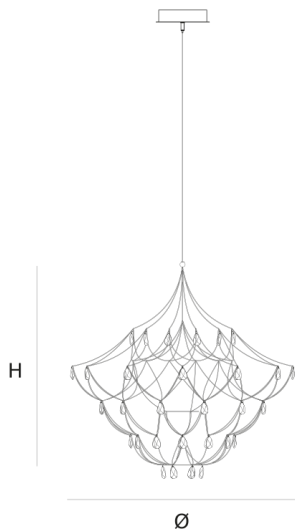

Product data sheet

Date: December 22nd 2024

QUASAR

CRYSTAL GALAXY

SUSPENSION by Jan Pauwels

Like bright stars in the galaxy the crystals are sparkling in this transparent structure.

DIMENSIONS

Ø 100 cm 39.4 inch
H 100 cm 39.4 inch

CANOPY

Ø 25 cm 9.8 inch
H 5 cm 2 inch

CABLELENGTH

Up to 200 cm 78 inch

LIGHTSOURCE

75x led E10, 12V/0.33W,
2600K, 1725 LM

INCLUDED

Yes

FINISH

Nickel
Brass
Blackbrass

TYPE.NR

11-8502E
11-8502-2E
11-8502-4E

TYPE	Suspension
STANDARD	
OPTIONAL	Downlight led 2700K 12V – 3W. 3000K or 3500K led.
TRANSFORMER/DRIVER	SCPower KVF-12030-TDW
DIMMING	leading and trailing edge
CLASSIFICATION	UL no IP20 yes
ENERGY LABEL	