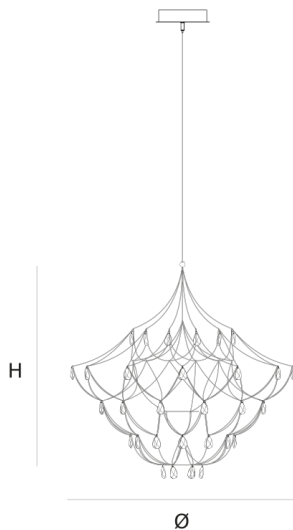

Product data sheet

Date: December 22nd 2024

QUASAR

CRYSTAL GALAXY

SUSPENSION by Jan Pauwels

Like bright stars in the galaxy the crystals are sparkling in this transparent structure.

DIMENSIONS

Ø 80 cm 31.5 inch
H 80 cm 31.5 inch

CANOPY

Ø 25 cm 9.8 inch
H 5 cm 2 inch

CABLELENGTH

Up to 200 cm 78 inch

LIGHTSOURCE

60x led E10, 12V/0.33W,
2600K, 1380 LM

INCLUDED

Yes

2	4	63x63x87cm
1	1.5	34x34x17cm

FINISH

Nickel  11-8500E
Brass  11-8500-2E
Blackbrass  11-8500-4E

TYPE.NR

TYPE	Suspension
STANDARD	
OPTIONAL	Downlight led 2700K 12V – 3W. 3000K or 3500K led.
TRANSFORMER/DRIVER	SCPower KVF-12030-TDW
DIMMING	leading and trailing edge
CLASSIFICATION	UL no IP20 yes
ENERGY LABEL	