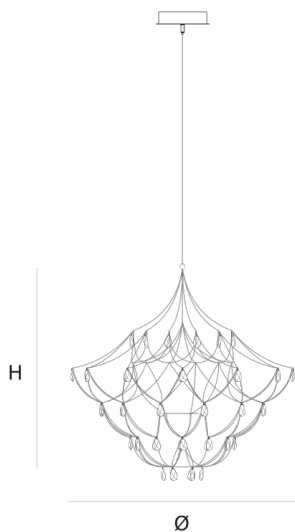

Product data sheet

Date: December 22nd 2024

QUASAR

CRYSTAL GALAXY

SUSPENSION by Jan Pauwels

Like bright stars in the galaxy the crystals are sparkling in this transparent structure.

DIMENSIONS

Ø 60 cm 23.6 inch
H 60 cm 23.6 inch

CANOPY

Ø 25 cm 9.8 inch
H 5 cm 2 inch

CABLELENGTH

Up to 200 cm 78 inch

LIGHTSOURCE

48x led E10, 12V/0.33W,
2600K, 1104 LM

INCLUDED

Yes

2	3	57x57x57cm
1	1.5	34x34x17cm

FINISH

Nickel  11-8501E
Brass  11-8501-2E
Blackbrass  11-8501-4E

TYPE.NR

TYPE	Suspension
STANDARD	
OPTIONAL	Downlight led 2700K 12V – 3W. 3000K or 3500K led.
TRANSFORMER/DRIVER	SCPower KVF-12030-TDW
DIMMING	leading and trailing edge
CLASSIFICATION	UL no IP20 yes
ENERGY LABEL	