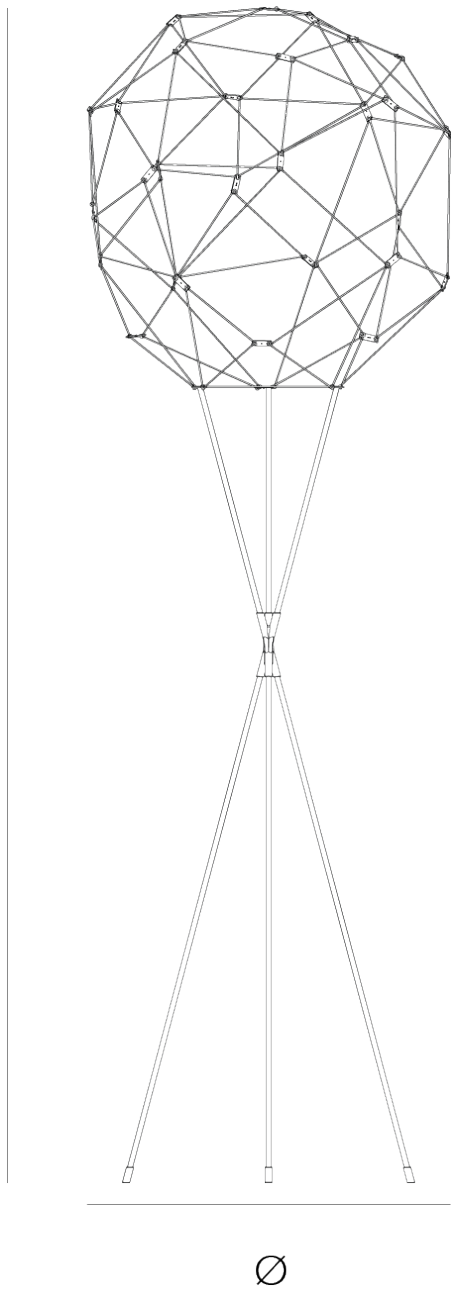

Product data sheet

Date: December 22nd 2024

QUASAR

COSMOS GLOBE

FLOORLAMP by Jan Pauwels

As an extension of the Cosmos Globe series. A very subtle frame is carrying the light sculpture without affecting its unique appearance. Perfect in an open space, in front of a wall or in a corner.

DIMENSIONS

Ø 60 cm 23.6 inch
 H 180 cm 70.9 inch

CANOPY

CABLELENGTH

Up to 0 cm 0 inch

LIGHTSOURCE

30x led, 12V/0.6W, 2800K,
 900 LM, CRI >90

INCLUDED

Yes

8	9	63x63x87cm
2	4	150x24x10cm

FINISH

Nickel		11-8917
Brass		11-8917-2
Blackbrass		11-8917-4

TYPE.NF

TYPE	Floorlamp
STANDARD	The frame is black. Push dimmer included.
OPTIONAL	2400K or 3000K led. Remote control for dimmer.
TRANSFORMER/DRIVER	Meanwell GEM-30 12-P1J Plugdriver
DIMMING	dimmer integrated
CLASSIFICATION	UL no IP20 yes
ENERGY LABEL	
YEAR OF DESIGN	2023