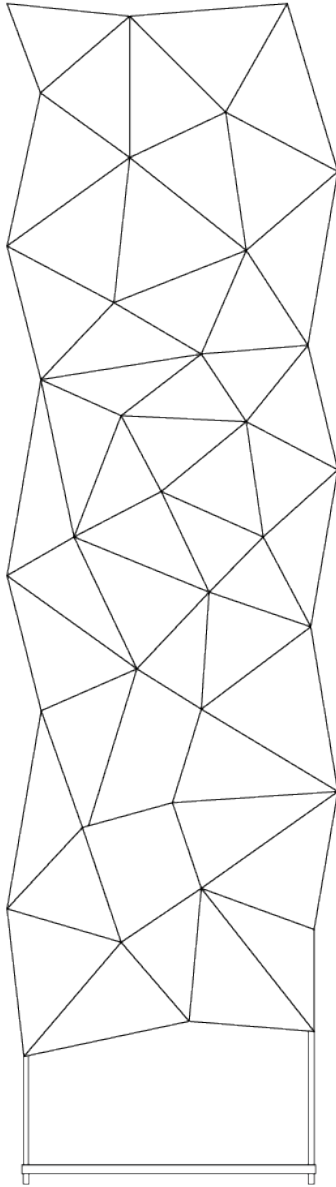

Product data sheet

Date: December 22nd 2024

QUASAR

COSMOS FLOORLAMP

by Jan Pauwels

As an extension of the Cosmos series. A very subtle frame is carrying the light sculpture without affecting its unique appearance. Perfect in an open space, in front of a wall or in a corner.

W

DIMENSIONS

L 40 cm 15.8 inch
H 160 cm 63 inch
W 40 cm 15.8 inch

CANOPY

CABLELENGTH

Up to 0 cm 0 inch

LIGHTSOURCE

50x led, 12V/0.6W, 2800K,
1500 LM, CRI>90

INCLUDED

Yes

FINISH

- Nickel  11-8933
- Brass  11-8933-2
- Blackbrass  11-8933-4
- Nickel  11-8934
- Brass  11-8934-2
- Blackbrass  11-8934-4

TYPE.NF

H

L

TYPE