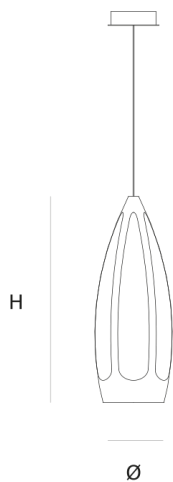

Product data sheet

Date: December 22nd 2024

QUASAR

COMPASS BIG SUSPENSION by Jos Muller

Compass will lead the light in the right direction. The name refers to the shape obtained by an imaginary cross-section of the structure. The cast aluminium fixture is specially designed for led. Polished aluminium with rough incisions where the skin of the cast is visible. The led is covered with an opal disk to have a very wide diffused light

DIMENSIONS

Ø 13 cm 5.1 inch
H 36 cm 14.2 inch

LIGHTSOURCE

1x led 24.3W, citizen,
2700K, 2377 LM

FINISH

Aluminium
polished

TYPE.NR

11-1901

CANOPY

Ø 17 cm 6.7 inch
H 5 cm 2 inch

INCLUDED

Yes

CABLELENGTH

Up to 200 cm 78 inch

TYPE	Suspension
STANDARD	The fixture is supplied with a black canopy with cover plate in mirror polished stainless steel. Transparent cable. Trailing edge dimmable.
OPTIONAL	
TRANSFORMER/DRIVER	Meanwell LCM-25DA
DIMMING	Dali
CLASSIFICATION	UL no IP20 yes
ENERGY LABEL	led integrated A / A+ / A++