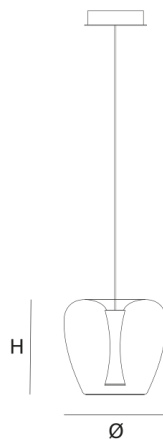

Product data sheet

Date: January 3rd 2025

QUASAR

APPLE MOOD

SUSPENSION by Malika Novi

The natural beauty of the apple. A transparent apple shaped glass with a solid aluminium core.

DIMENSIONS

Ø 30 cm 11.8 inch
H 30 cm 11.8 inch

CANOPY

Ø 20 cm 7.9 inch
H 5 cm 2 inch

CABLELENGTH

Up to 300 cm 118 inch

LIGHTSOURCE

1x led, 11.7W, 2700K, 1260
LM

INCLUDED

Yes

FINISH

Aluminium
polished
Brass
Copper
Black
Green
Red

TYPE.NR

14-3000
14-3004
14-3005
14-3002
14-3001
14-3003

TYPE	Suspension
STANDARD	The fixture is supplied with a black textile cable. Black ceiling canopy with chrome cover plate. Trailing edge dimmable.
OPTIONAL	
TRANSFORMER/DRIVER	Meanwell PCD-16-350B
DIMMING	trailing edge
CLASSIFICATION	UL no IP20 yes
ENERGY LABEL	led integrated A / A+ / A++