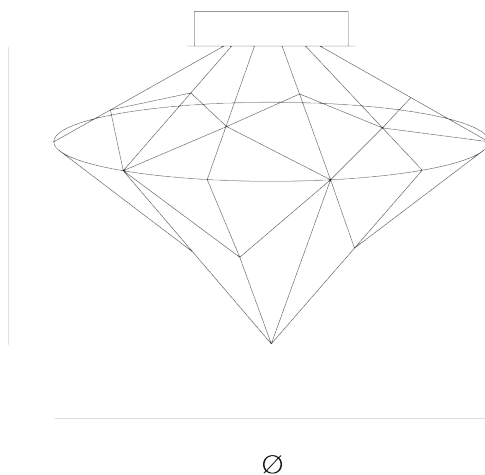

Product data sheet

Date: December 22nd 2024

QUASAR

ADAMAS CEILINGLAMP

by Jan Pauwels

Like a diamond in the rough the Adamas twinkles and is an eyecatcher in every room. Available in 3 finishes as suspension and ceiling lamp.

DIMENSIONS

Ø 55 cm 21.7 inch
H 50 cm 19.7 inch

CANOPY

Ø 25 cm 9.8 inch
H 5 cm 2 inch

CABLELENGTH

Up to 0 cm 0 inch

LIGHTSOURCE

52x led, 12V/0.6W,
2800K, 1560 LM