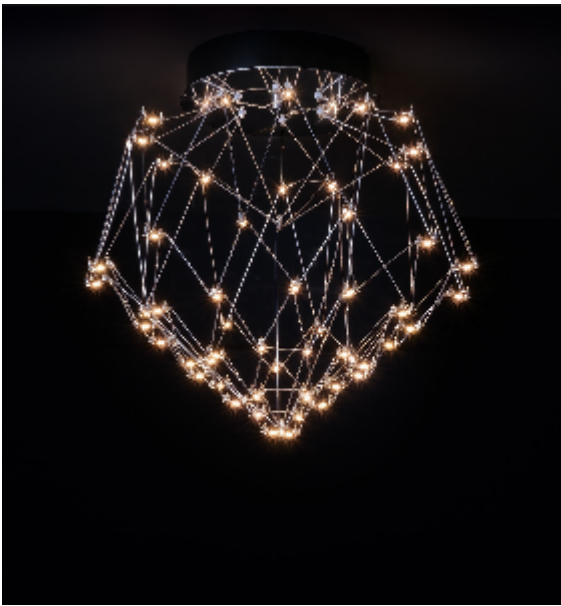

Product data sheet

Date: December 22nd 2024

QUASAR

ADAMAS CEILINGLAMP

by Jan Pauwels

Like a diamond in the rough the Adamas twinkles and is an eyecatcher in every room. Available in 3 finishes as suspension and ceiling lamp.

DIMENSIONS

Ø 55 cm 21.7 inch
H 50 cm 19.7 inch

CANOPY

Ø 25 cm 9.8 inch
H 5 cm 2 inch

CABLELENGTH

Up to 0 cm 0 inch

LIGHTSOURCE

52x led, 12V/0.6W,
2800K, 1560 LM

INCLUDED

Yes

FINISH

Nickel  11-8363-1
Brass  11-8363-2
Blackbrass  11-8363-4

TYPE.NR

TYPE	Ceilinglamp
STANDARD	
OPTIONAL	2400K.
TRANSFORMER/DRIVER	SCPower KVF-12060-TWD
DIMMING	leading and trailing edge
CLASSIFICATION	UL no IP20 yes
ENERGY LABEL	
YEAR OF DESIGN	2023